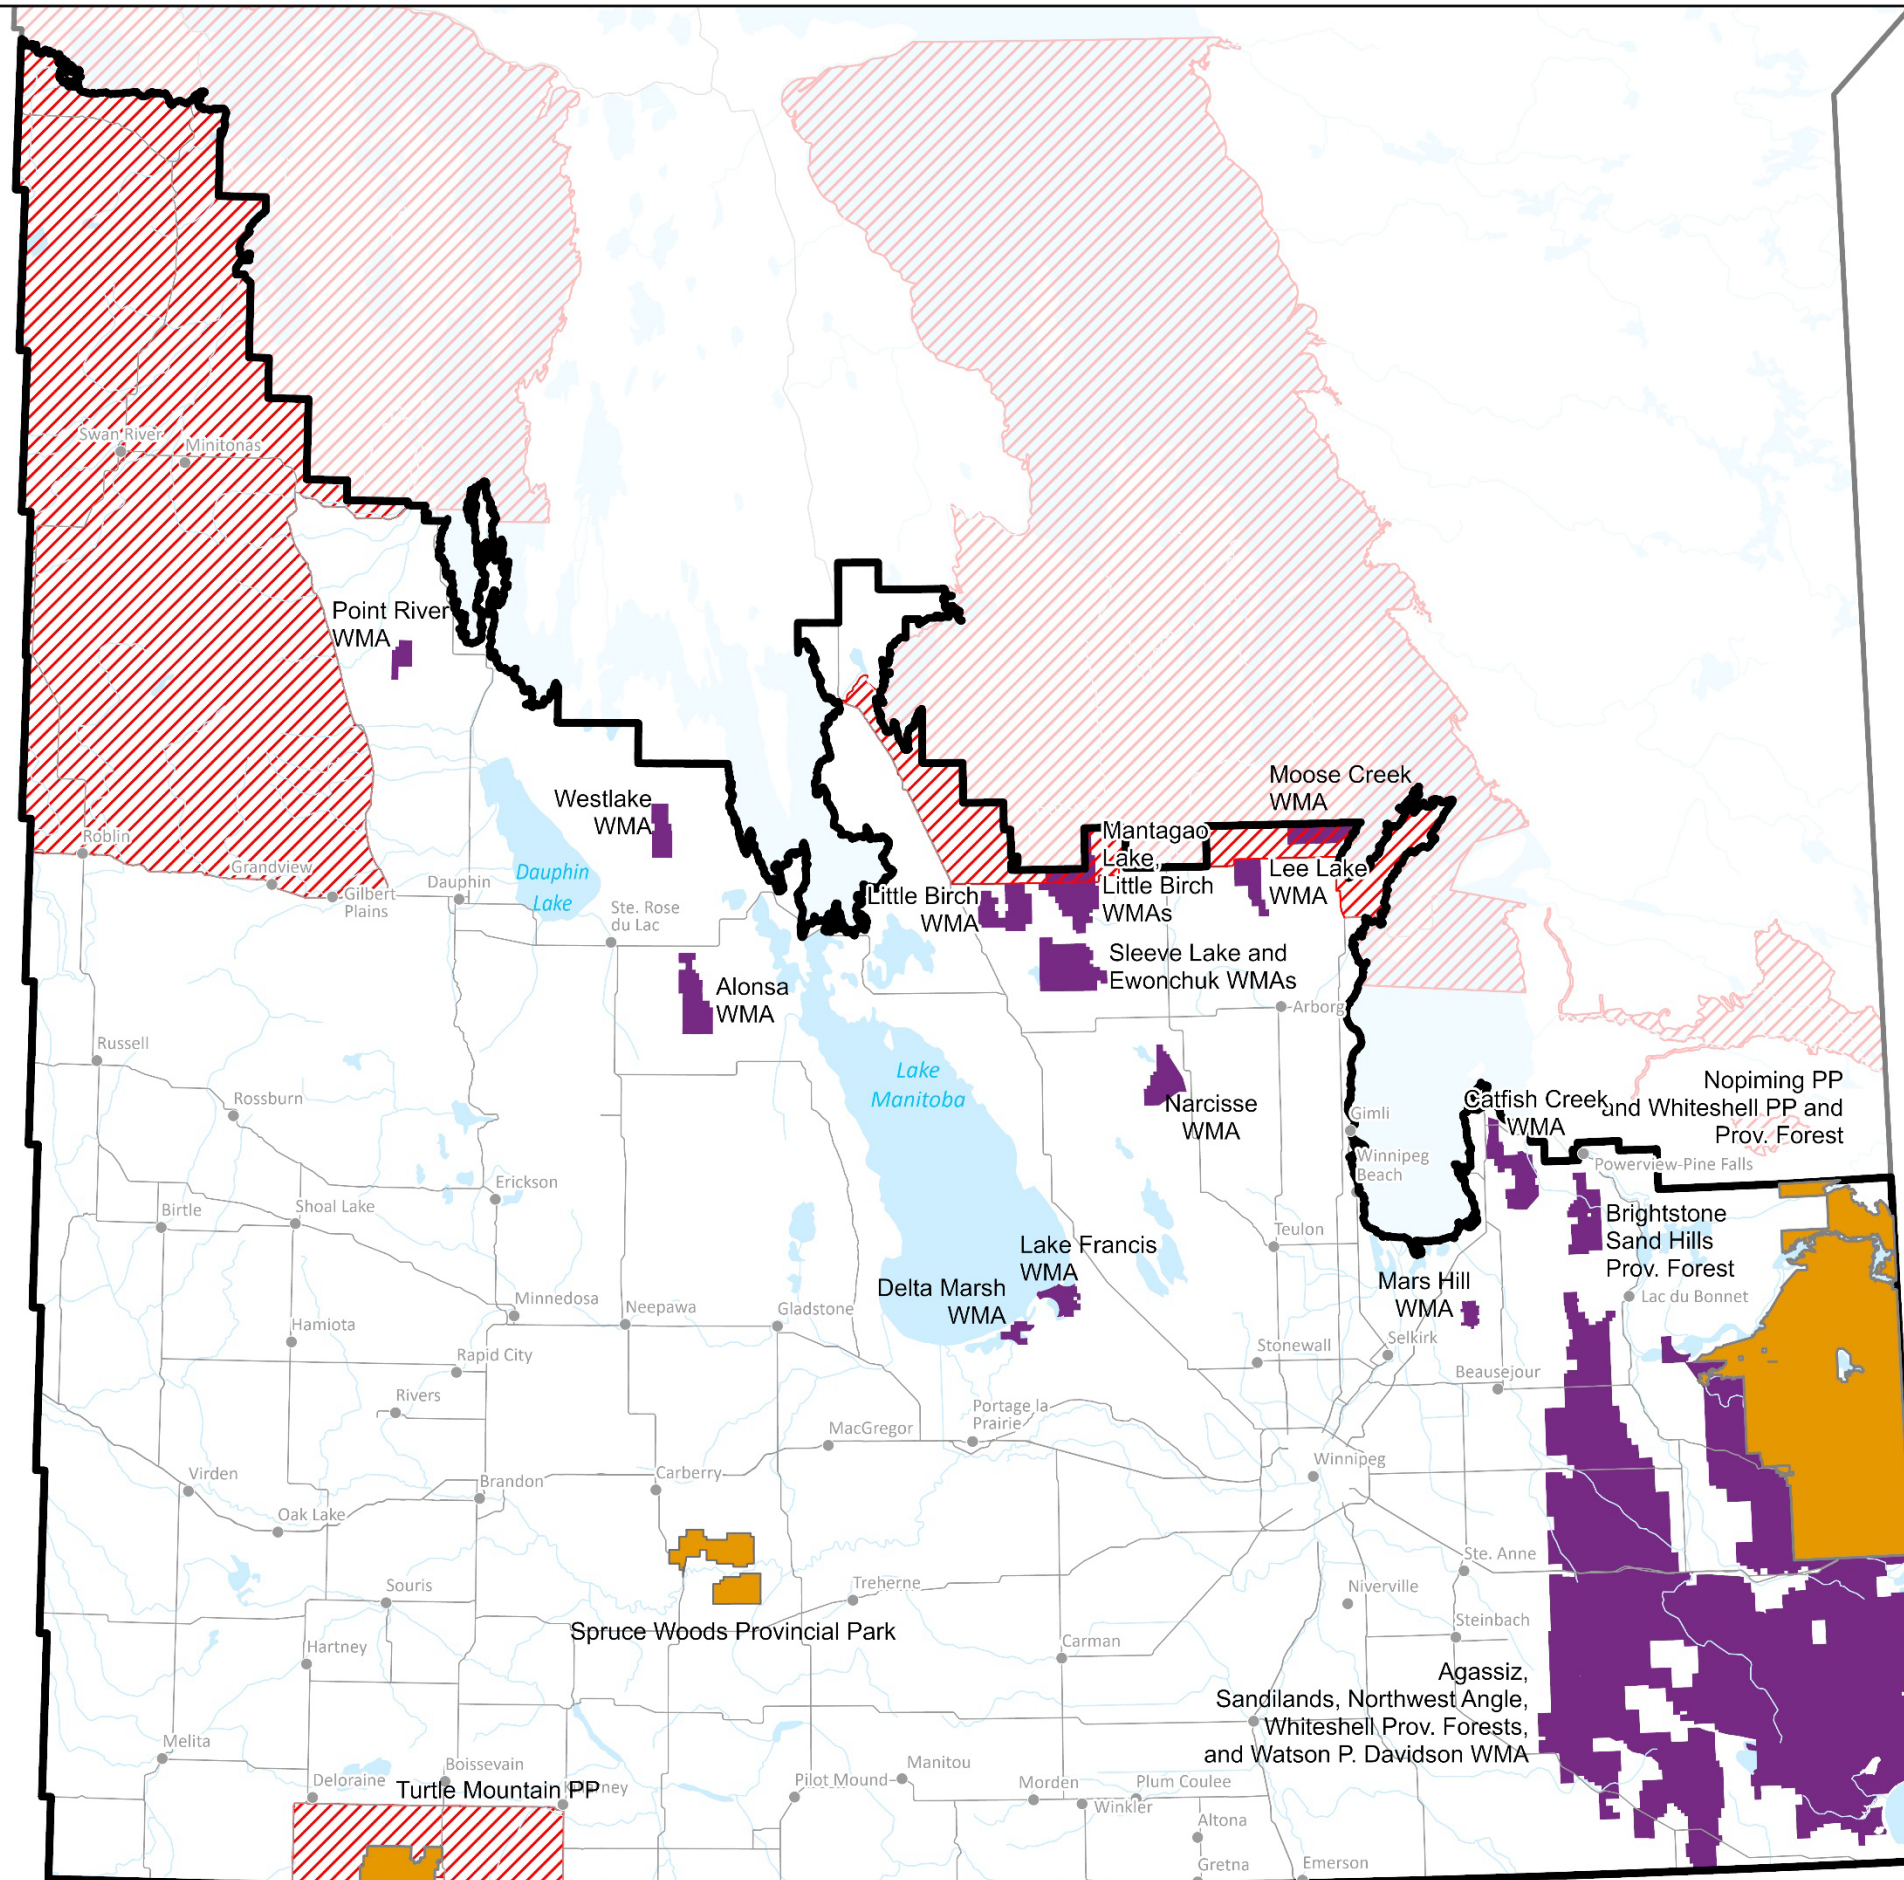

Night Hunting South Designation

Approved areas exclude Moose Hunting Conservation Closures

Legend

-  Southern Designated Area
-  Moose Hunting Conservation Closures
-  Approved Crown Land
-  Provincial Parks

This map is for illustrative purposes only.

It provides a general boundary to Crown Lands that are large enough in size to allow for some night hunting.

This map does not preclude Crown lands that may have roads, trails, buildings or other activities that prevent the discharge of firearms.

It is your responsibility to ensure that you understand what is in the vicinity of your night hunting activities.

Read and understand the conditions of your permit as night hunting restrictions are in place within these Crown lands.

No night hunting before October 10, 2023 in any Provincial Parks within the Night Hunting Area.

No night hunting between November 13, 2023 and December 3, 2023 in any of the Approved Crown Lands.

August 2023